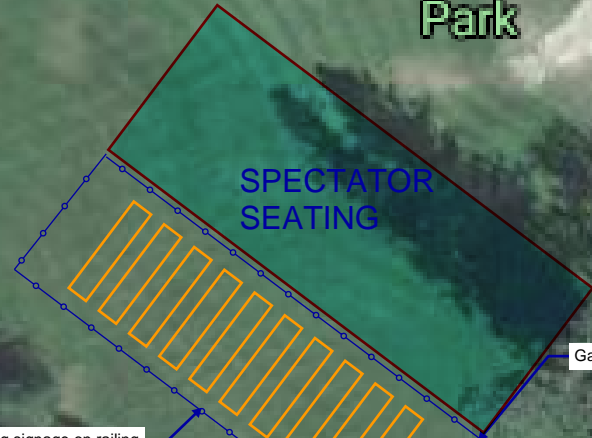

Eva Horning Park

Parkside Baptist Church

Trinity Lutheran Church

Pike St

6th Ave E

Game Area Entry

Social Distancing signage on railing

Portable Toilets, Handwashing Station and Garbage cans

Eating Area - Tables to have social distancing signage.

Garbage Can

Food Prep

47

90

90

800

Town Pump